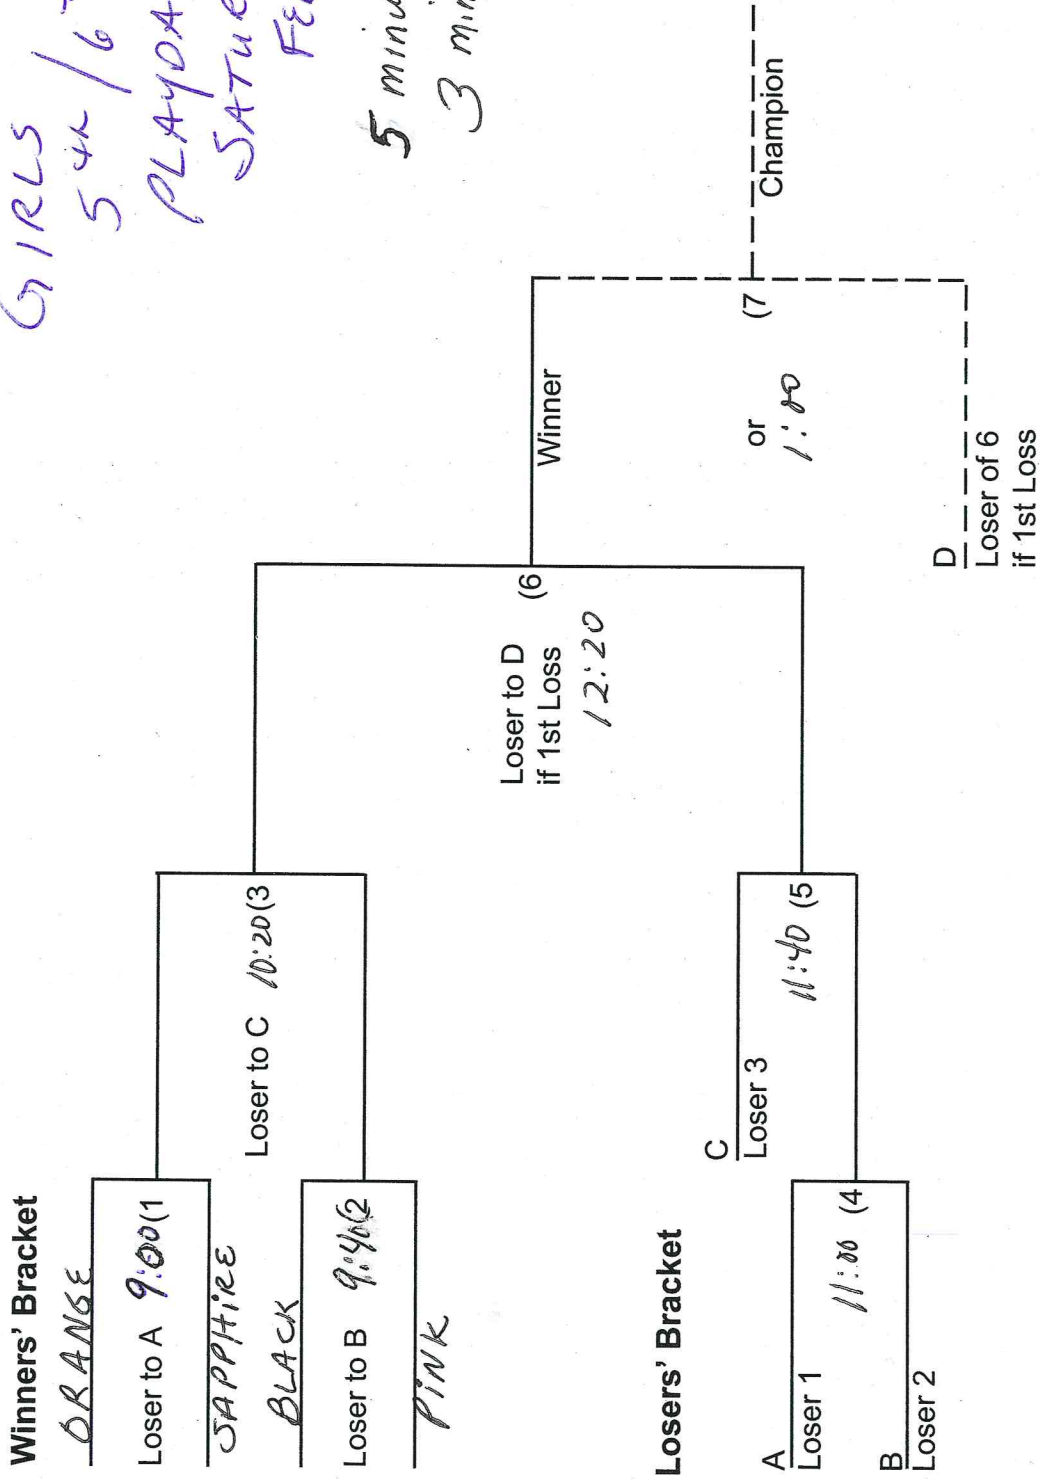

4 Team Double Elimination Bracket

GIRLS
 5th / 6th / 7th
 PLAYDAY
 SATURDAY, FEB. 25th
 5 minute qtrs.
 3 minute half time

D
 Loser of 6
 if 1st Loss